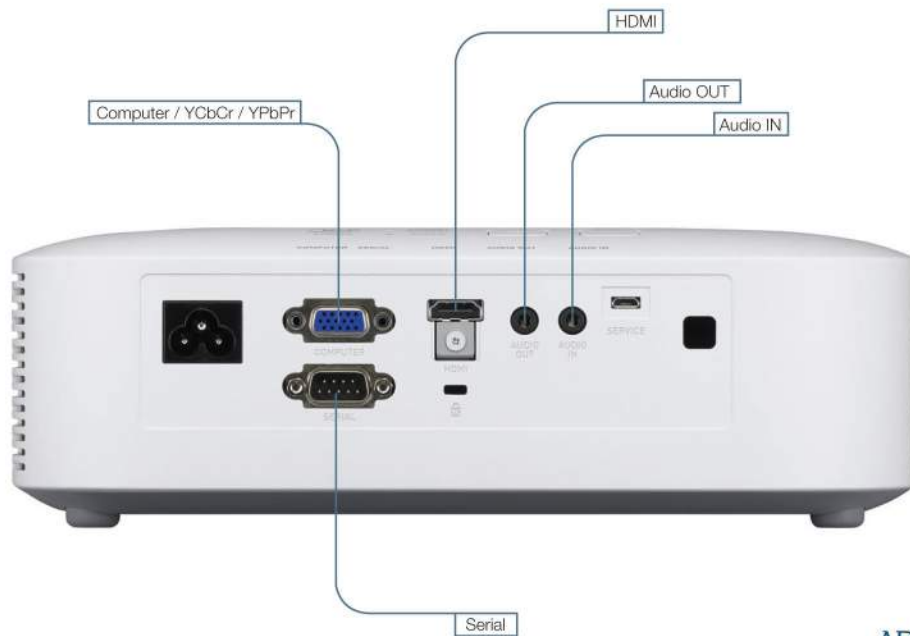

Model	ANSI	Resolution	USB/WLAN
XJ-V1	2,700	XGA	-

Key features

- Lamp-free
- Low maintenance
- 2,700 ANSI lumens
- XGA resolution
- HDMI & RS-323C Connectivity
- Quick start and stop
- Eco-friendly low power consumption
- Can be retrofitted to existing installations
- Less than A4 footprint size

*Whichever comes first

Technical Specifications

		XJ-V1	
Display	Technology:	XGA 0.55" DLP® chip	
	Resolution:	XGA (1024 x 768 pixels)	
	Brightness:	2,700 ANSI lumens	
Light source	Type:	Laser & LED Hybrid technology	
	Life expectancy:	Up to 20,000 hours	
Projected image	Contrast ratio:	20,000 : 1	
	Colour depth:	1.07 billion colours	
Projection lens	Type:	1.1 x optical zoom (manual)	
	Projection ratio:	1.54 - 1.71 : 1	
	Offset:	72 %	
	Min. distance	1.24m	
	Focus	Manual	
Projection	Projection screen size:	30" - 300"	
	60" screen (diagonal):	1.79m to 1.99m	
	100" screen (diagonal):	3.07m to 3.41m	
Keystone correction	Vertical:	Manual +/- 30 degrees	
Interface terminals	Computer:	1 x 15-pin RGB mini D-sub (VGA)	
	Digital input:	1 x HDMI type A (480p - 1,080p)	
	Video:	-	
	Component video:	-	
	Audio:	Inputs:	1 x 3.5 mm stereo mini jack
		Output:	1 x 3.5 mm stereo mini jack
	RS-232C serial:	Yes	
	LAN Terminal:	-	
	USB / Built-in Memory:	-	
	Compatible USB devices:	-	
Wireless connectivity		-	
Audio volume	Speaker output:	-	
	Operating noise:	-	
Power consumption	Operating:	150W (Full), 120W (Eco1)	
	Standby:	0.23W	
On-screen menu	Languages	Japanese, English, Spanish, German, Italian, French, Swedish, Chinese (simplified/traditional), Korean, Turkish, Portuguese, Russian, Dutch, Polish, Finnish, Czech, Norwegian, Lithuanian, Arabic, Thai, Indonesian, Malay, Vietnamese	
Included accessories		Remote Control (YT-150), Power Cable, Start-up Guide	
Other specs	Dimensions (w x h x d):	270 x 89 x 270	
	Weight	2.8kg	
	Body colour:	White	
	Operating temperature:	5° - 35°C	
	Warranty:	Projector & Light source: 5 years or 10,000 hours (whichever comes first – T&Cs apply)	